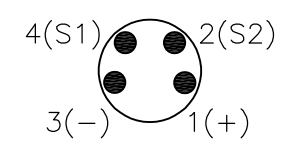

THIS DRAWING IS UNPUBLISHED.   RELEASED FOR PUBLICATION
© COPYRIGHT - By -   ALL RIGHTS RESERVED.

LOC	DIST	REVISIONS					
H	-	P	LTR	DESCRIPTION	DATE	DWN	APVD
		-		SEE SHEET 1	-	-	-

Contact Layout

M8-Females 4-pole