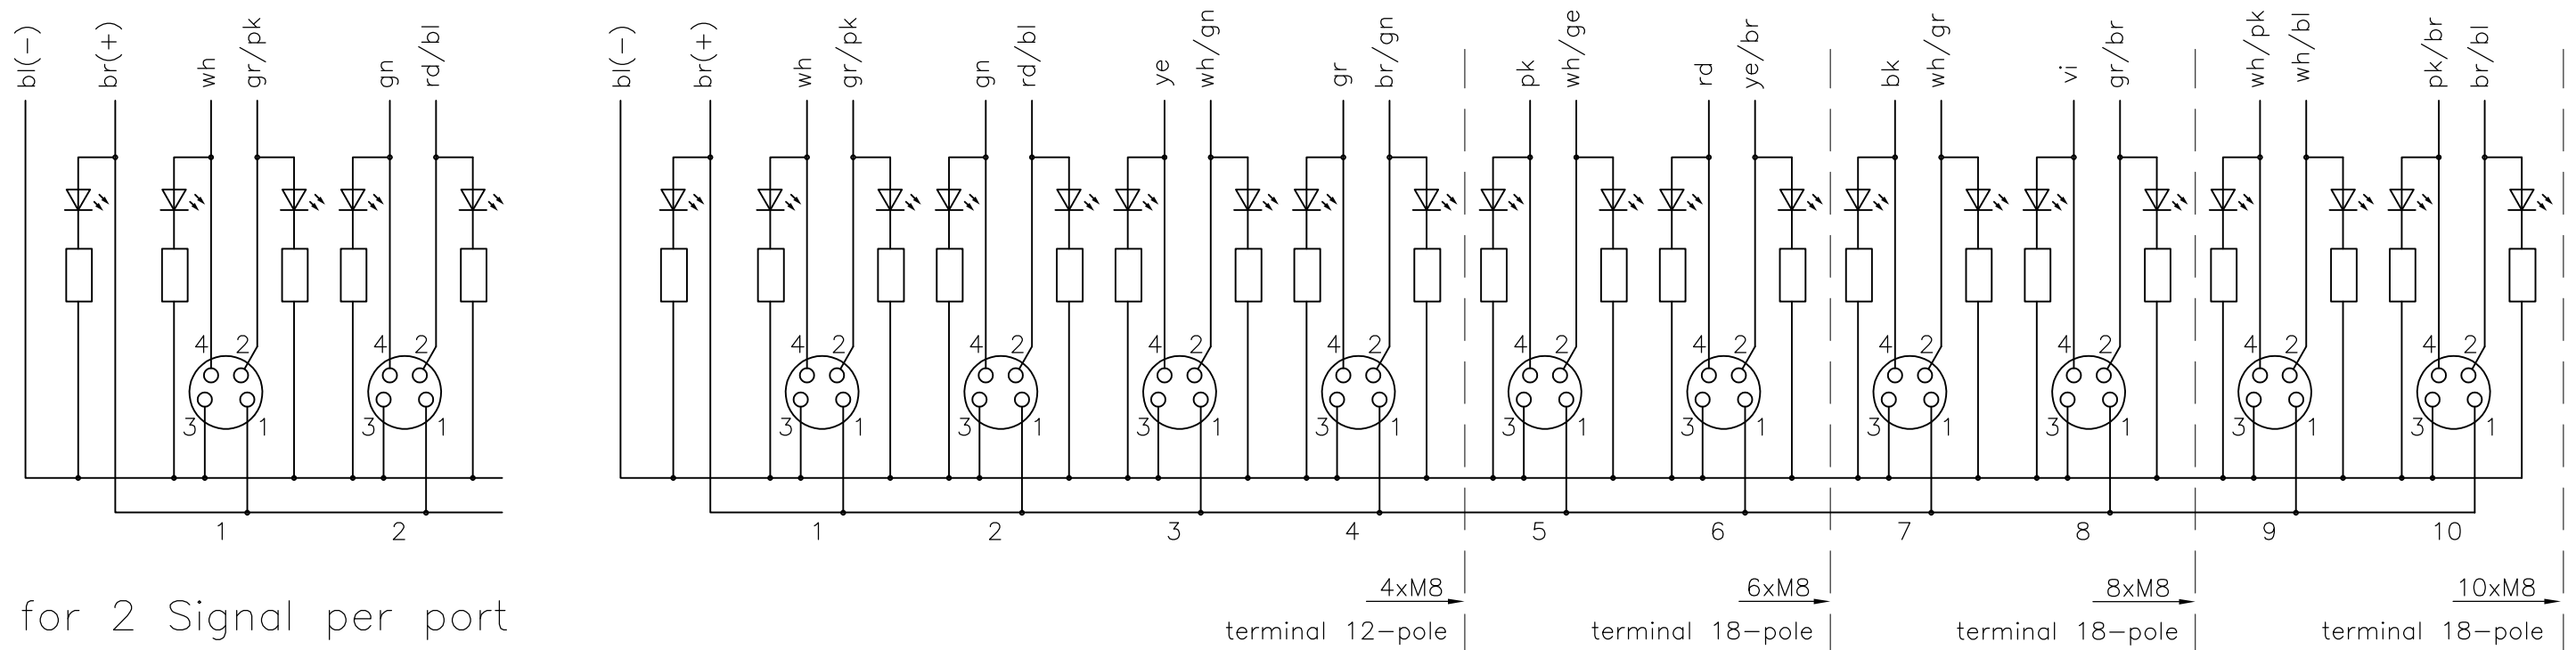

Circuit diagram

for 2 Signal per port

THIS DRAWING IS A CONTROLLED DOCUMENT.		DWN 14JAN2014 SATHISH KUMAR.G	TE Connectivity			
DIMENSIONS: mm		CHK 14JAN2014 B.VELDHOVEN				
TOLERANCES UNLESS OTHERWISE SPECIFIED:		APVD 14JAN2014 A.VAN ZANDVOORT	NAME DISTR BOX M8 4POS 10WAY PNP			
		PRODUCT SPEC	-			
0 PLC ± - 1 PLC ± - 2 PLC ± - 3 PLC ± - 4 PLC ± - ANGLES ± -		APPLICATION SPEC	-			
MATERIAL		WEIGHT	SIZE	CAGE CODE	DRAWING NO	RESTRICTED TO
-		-	A3	00779	C-2273132	-
CUSTOMER DRAWING			SCALE	SHEET	REV	
			NTS	2 OF 2	A	