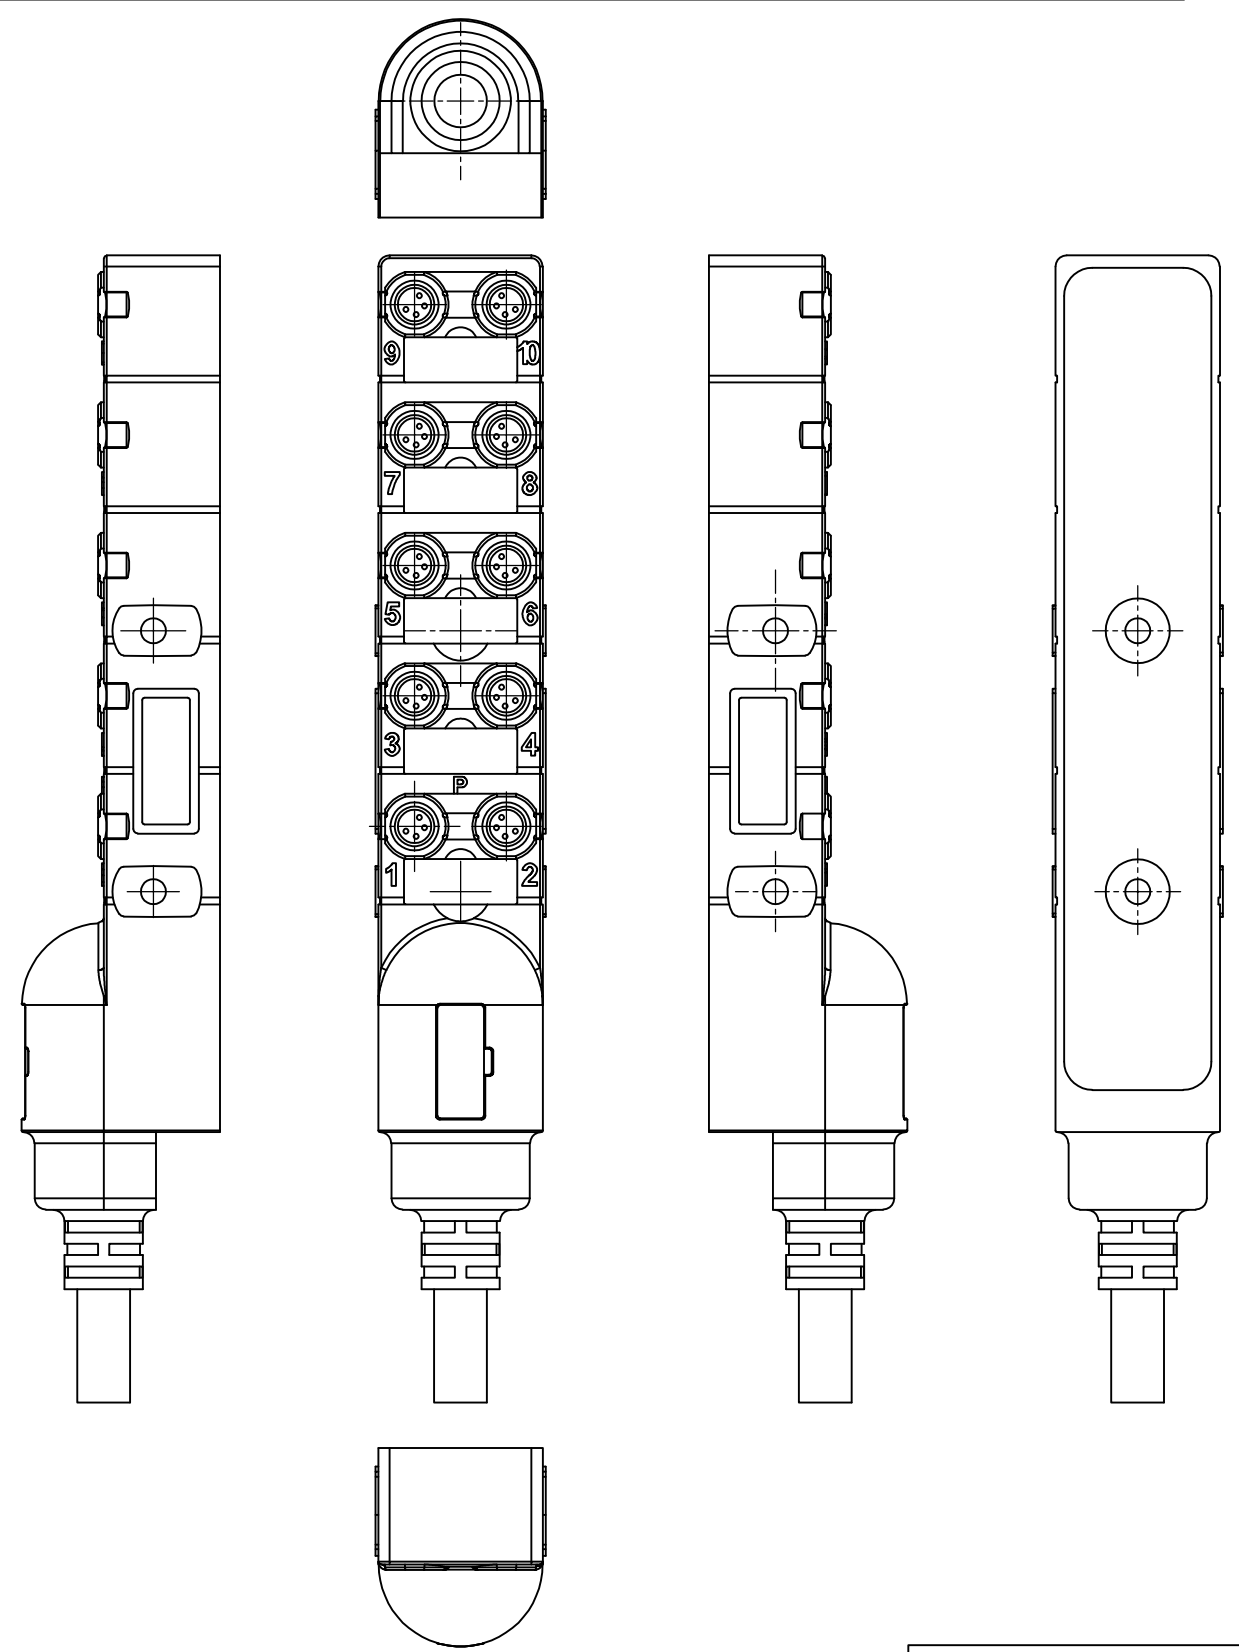

4

3

2

1

THIS DRAWING IS UNPUBLISHED. RELEASED FOR PUBLICATION
 © COPYRIGHT - By - ALL RIGHTS RESERVED.

LOC	DIST	REVISIONS					
		P	LTR	DESCRIPTION	DATE	DWN	APVD
H	-		A	INITIAL RELEASE	14JAN2014	GSK	BvH

PUR/PVC cable 10m	1-2273132-2
PUR/PVC cable 3m	1-2273132-1
PUR cable 10m	2273132-2
PUR cable 3m	2273132-1
DESCRIPTION	TE PN

THIS DRAWING IS A CONTROLLED DOCUMENT.		DWN 14JAN2014 SATHISH KUMAR.G	 TE Connectivity		
DIMENSIONS: mm		CHK 14JAN2014 B.VELDHOVEN			
TOLERANCES UNLESS OTHERWISE SPECIFIED:		APVD 14JAN2014 A.VAN ZANDVOORT	NAME DISTR BOX M8 4POS 10WAY PNP		
0 PLC ± - 1 PLC ± - 2 PLC ± - 3 PLC ± - 4 PLC ± - ANGLES ± -		PRODUCT SPEC -	-		
MATERIAL -		FINISH -	APPLICATION SPEC -	-	
		WEIGHT -	SIZE A3	CAGE CODE 00779	DRAWING NO C-2273132
CUSTOMER DRAWING			RESTRICTED TO -	SCALE NTS	SHEET 1 OF 2
			REV A		