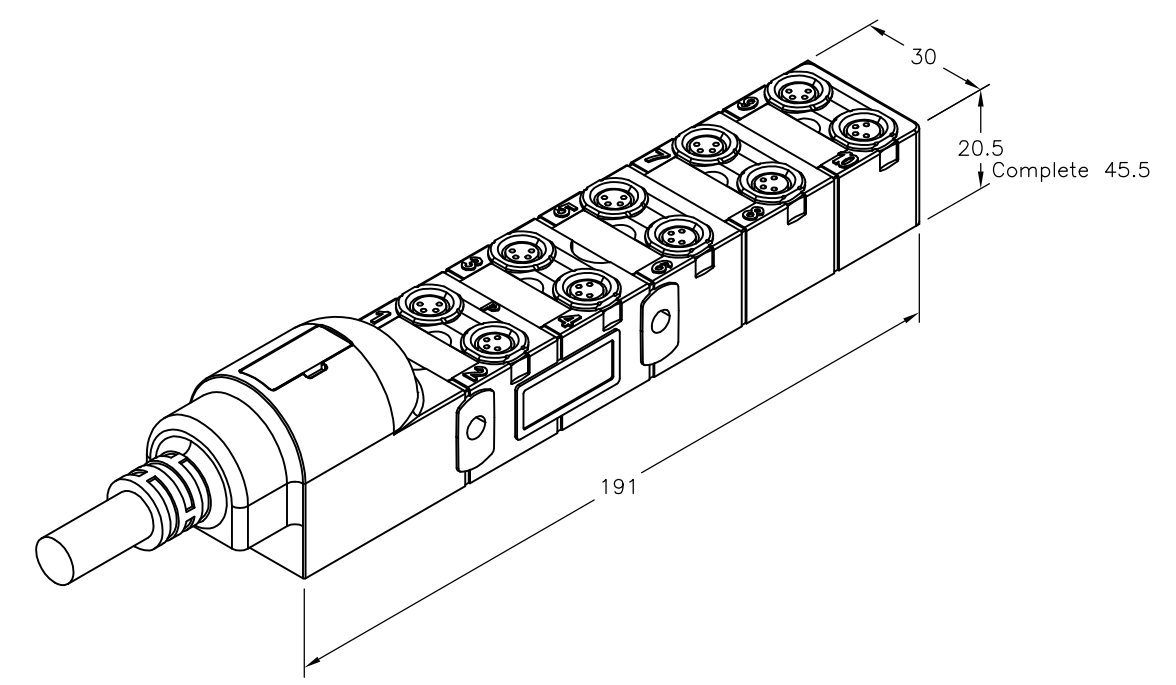

4

3

2

1

THIS DRAWING IS UNPUBLISHED. RELEASED FOR PUBLICATION
 © COPYRIGHT - By - ALL RIGHTS RESERVED.

LOC	DIST	REVISIONS					
		P	LTR	DESCRIPTION	DATE	DWN	APVD
H	-		A	INITIAL RELEASE	14JAN2014	GSK	BvH

PUR/PVC cable 10m	1-2273132-2
PUR/PVC cable 3m	1-2273132-1
PUR cable 10m	2273132-2
PUR cable 3m	2273132-1
DESCRIPTION	TE PN

THIS DRAWING IS A CONTROLLED DOCUMENT.		DWN 14JAN2014 SATHISH KUMAR.G	 TE Connectivity		
DIMENSIONS: mm		CHK 14JAN2014 B.VELDHOVEN			
TOLERANCES UNLESS OTHERWISE SPECIFIED:		APVD 14JAN2014 A.VAN ZANDVOORT	NAME DISTR BOX M8 4POS 10WAY PNP		
0 PLC ± - 1 PLC ± - 2 PLC ± - 3 PLC ± - 4 PLC ± - ANGLES ± -		PRODUCT SPEC -	-		
MATERIAL -		FINISH -	APPLICATION SPEC -	-	
		WEIGHT -	SIZE A3	CAGE CODE 00779	DRAWING NO C-2273132
CUSTOMER DRAWING			RESTRICTED TO -	SCALE NTS	SHEET 1 OF 2
			REV A		

Circuit diagram

for 2 Signal per port

THIS DRAWING IS A CONTROLLED DOCUMENT.		DWN 14JAN2014 SATHISH KUMAR.G	TE Connectivity			
DIMENSIONS: mm		CHK 14JAN2014 B.VELDHOVEN				
TOLERANCES UNLESS OTHERWISE SPECIFIED:		APVD 14JAN2014 A.VAN ZANDVOORT	NAME DISTR BOX M8 4POS 10WAY PNP			
		PRODUCT SPEC	-			
0 PLC ± - 1 PLC ± - 2 PLC ± - 3 PLC ± - 4 PLC ± - ANGLES ± -		APPLICATION SPEC	-			
MATERIAL		WEIGHT	SIZE	CAGE CODE	DRAWING NO	RESTRICTED TO
-		-	A3	00779	C-2273132	-
CUSTOMER DRAWING			SCALE	SHEET	REV	
			NTS	2 OF 2	A	