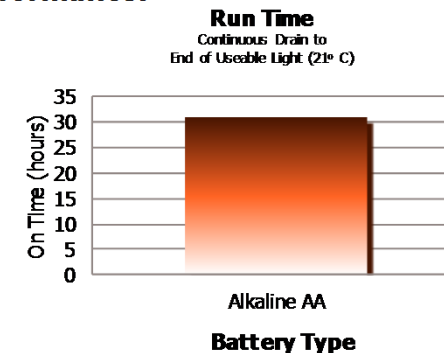

Performance:

Important Notice

This datasheet contains information specific to products manufactured at the time of its publication
Contents herein do not constitute a warranty
©Energizer / All Rights Reserved