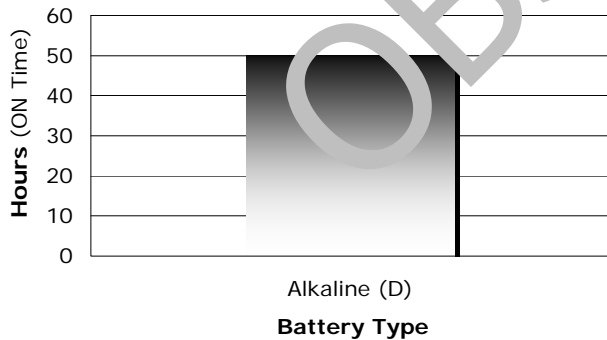

CLED2D
(4) LED Flashlight

Specifications

Designation: Energizer Flashlight
Power Source: Two D Size Batteries (ANSI/NEDA 13 Series)
Lamp: LED (4)
 (Rated at 3.6V, 0.02A)
Lamp Life: Rated at Lifetime
Lamp Output: Rated at 5.6 Candela
Typical Weight: 150 grams (5.3 oz.) (without batteries)

Continuous
at 21°C (70°F)

Typical Battery Service to end of useable light at 21°C (70°F)

<u>Schedule</u>	<u>Battery Type</u>	<u>Hours (ON Time)</u>
Continuous	E95	50

Important Notice

This datasheet contains information specific to flashlights manufactured at the time of its publication.
Contents herein do not constitute a warranty.
 Copyright Eveready Battery Co. Inc. - All Rights Reserved