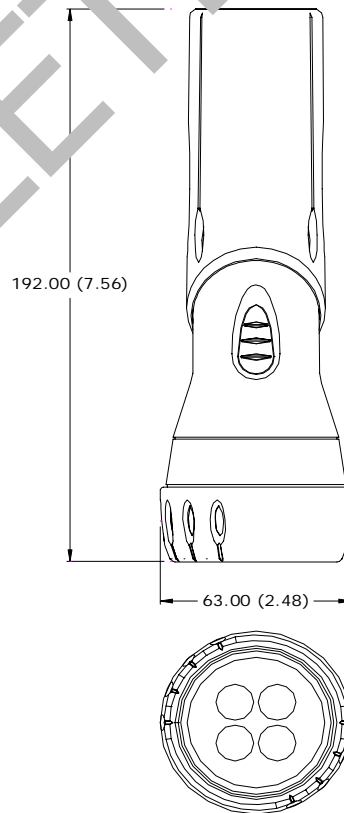

CLED2D
(4) LED Flashlight

Specifications

Designation: Energizer Flashlight
Power Source: Two D Size Batteries (ANSI/NEDA 13 Series)
Lamp: LED (4)
 (Rated at 3.6V, 0.02A)
Lamp Life: Rated at Lifetime
Lamp Output: Rated at 5.6 Candela
Typical Weight: 150 grams (5.3 oz.) (without batteries)

Features

- (4) Superbright White LED's
- Soft Touch Rubber Jacket for Body and Lens Hood
- 2D Cells (extra long run time)
- New Reflector and Lens
- Modern Styling and Colors

Physical Dimensions

Typical Battery Service